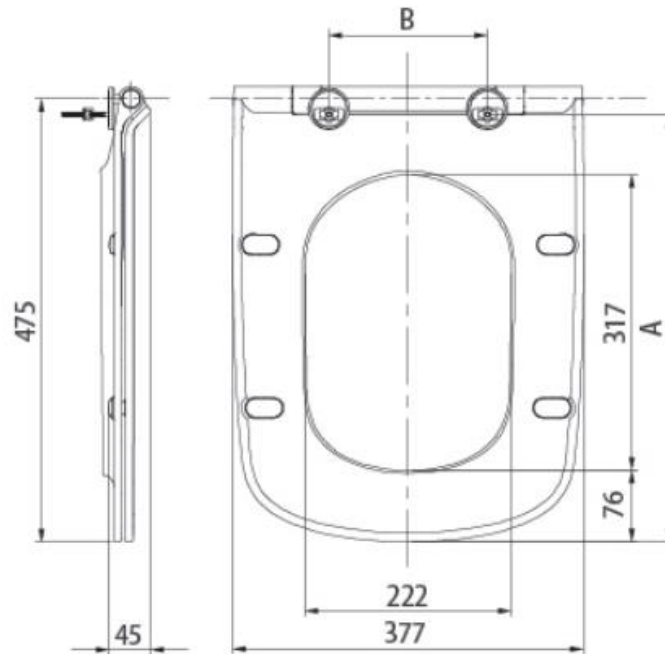

Brand : WDI, China
Name : Seat & cover soft close
Item Code : U9050SWYYB1M
Designer :
Color / Finish: White
Dimensions :

Product info:

- Seat & cover soft close
- alternative to 006059

Flushing of pipe must be done before fittings are installed. Failure to do so voids the warranty.
Follow cleaning instructions and avoid using any harmful chemicals.
All information is for reference only. Installation shall always be based on the specs provided with actual delivered items.
For more info, visit www.sanitecph.com